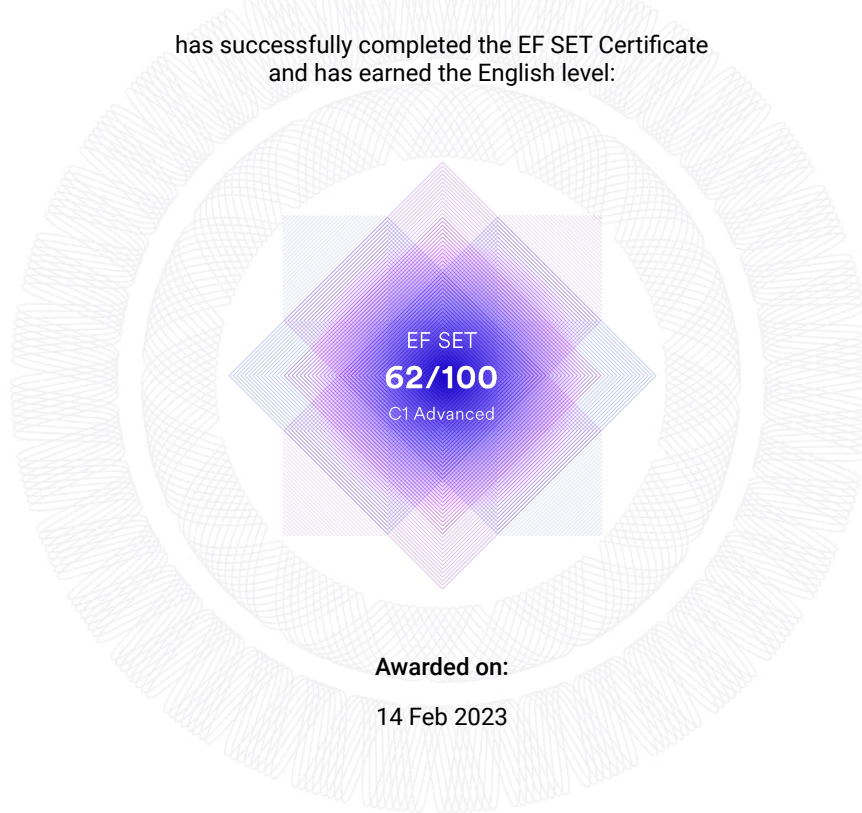

This is to certify that

# Nataliia Karpenko

has successfully completed the EF SET Certificate  
and has earned the English level:

**Awarded on:**

14 Feb 2023

## Understanding the results

EF SET	1-30	31-40	41-50	51-60	<b>61-70</b>	71-100
CEFR	A1 Beginner	A2 Elementary	B1 Intermediate	B2 Upper Intermediate	<b>C1 Advanced</b>	C2 Proficient

Your level of English is **62/100** on the EF SET score scale and **C1 Advanced** according to the Common European Framework of Reference (CEFR). This score is calculated as an average of your reading and listening scores